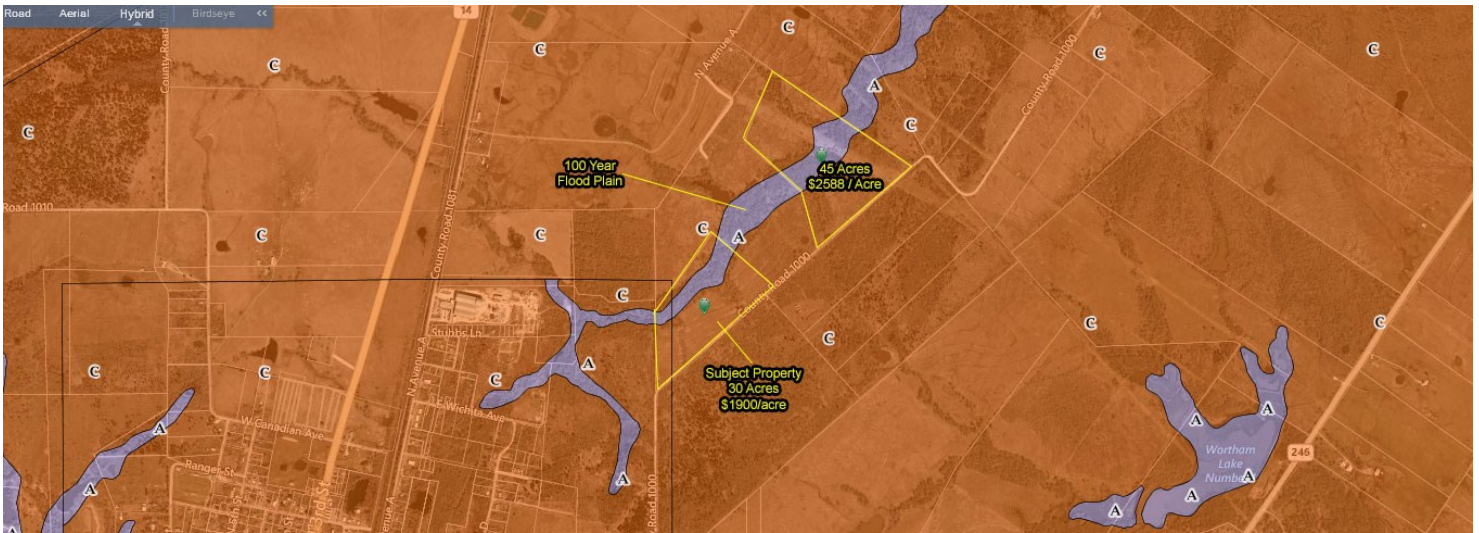

Blue Sky Country

REAL ESTATE

Farm & Ranch, Fine Homes, Commercial, Investment

Offered by:

Robert Phipps
972-351-4710 mobile
Robert@BlueSkyCountry.com

Information contained herein has been obtained from the owner of the property or obtained from other sources that we deem reliable. We have no reason to doubt its accuracy, but we do not guarantee it.